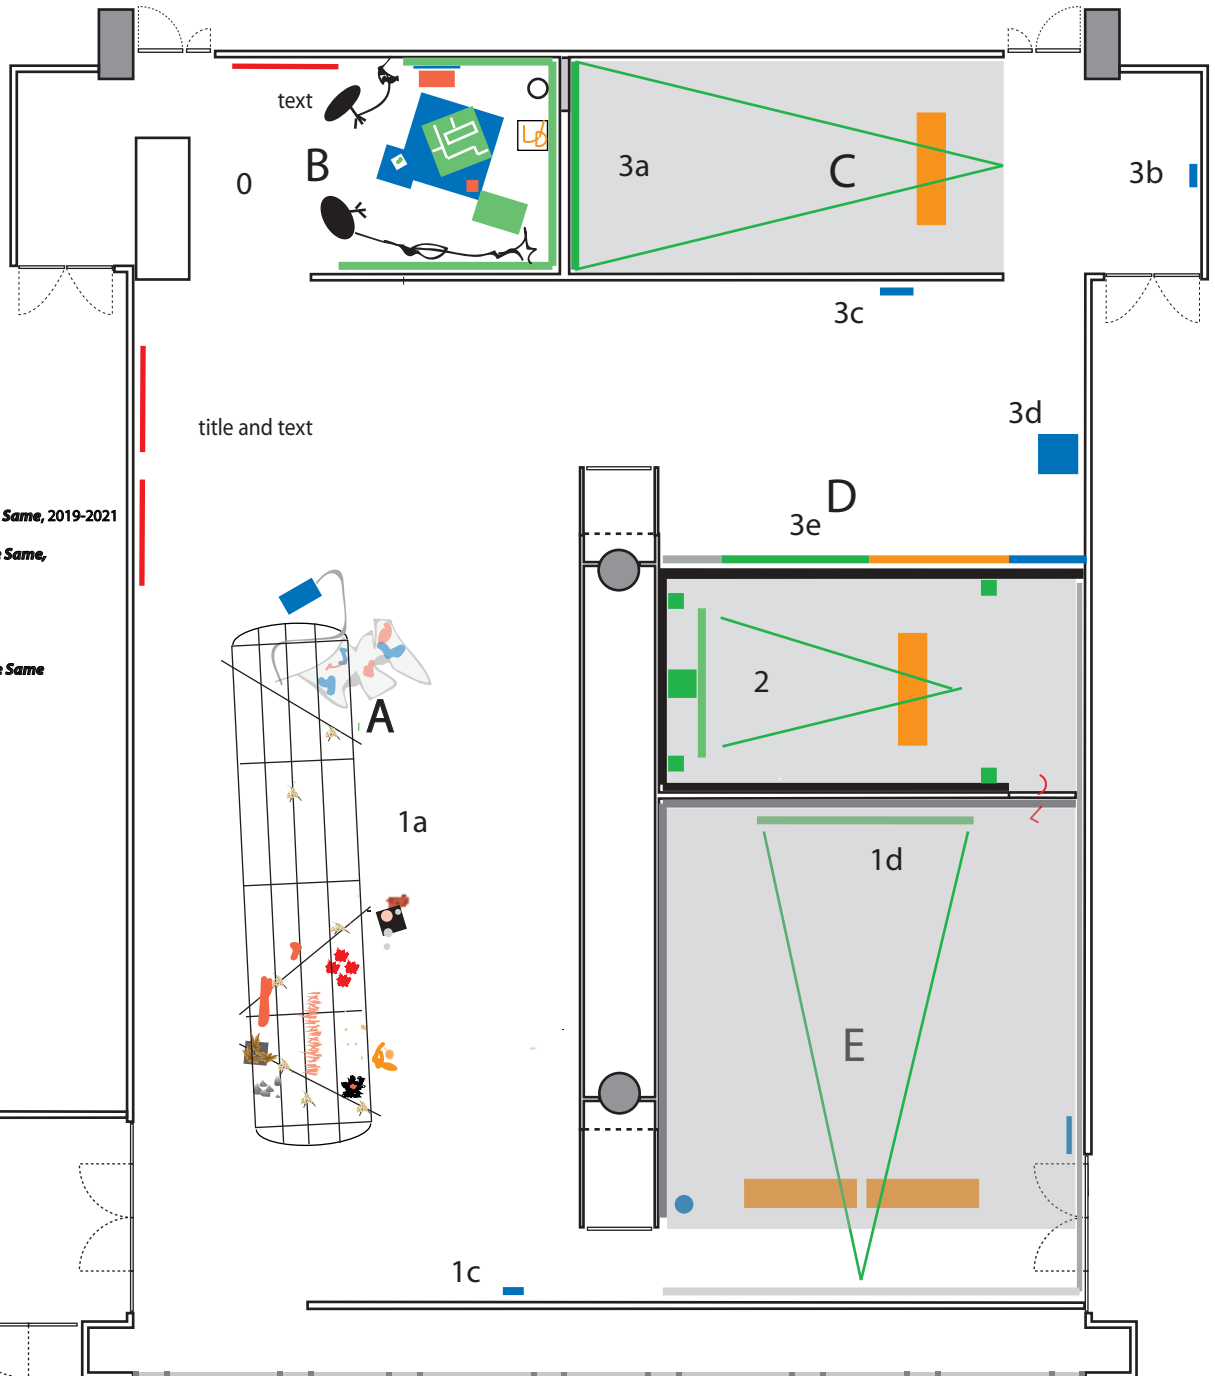

GOING TO, MAKING DO, PASSING JUST THE SAME

Edith Brunette
and François Lemieux

February 11 - March 27, 2021

- 0 - *Lits de Procuste*, 2020-2021, Installation and performance
- 1- *Going to, Making do, Passing Just the Same*, 2019-2021
- 1a - *Going to, Making Do, Passing Just the Same*,
- 1b - *Risque de danger*, 2020
- 1c - *Navigations*
- 1d - *Going to, Making Do, Passing Just the Same*
- 2 - *Vases Communicants*, 2019-2020
- 3 - *Sea Lanes*, 2018-2020
- 3a - *Sea Lanes*
- 3b - *Empire (Anne, Princess Royal)*
- 3c - *Fly or Die*
- 3d - *Marées*
- 3e - *Océanique*